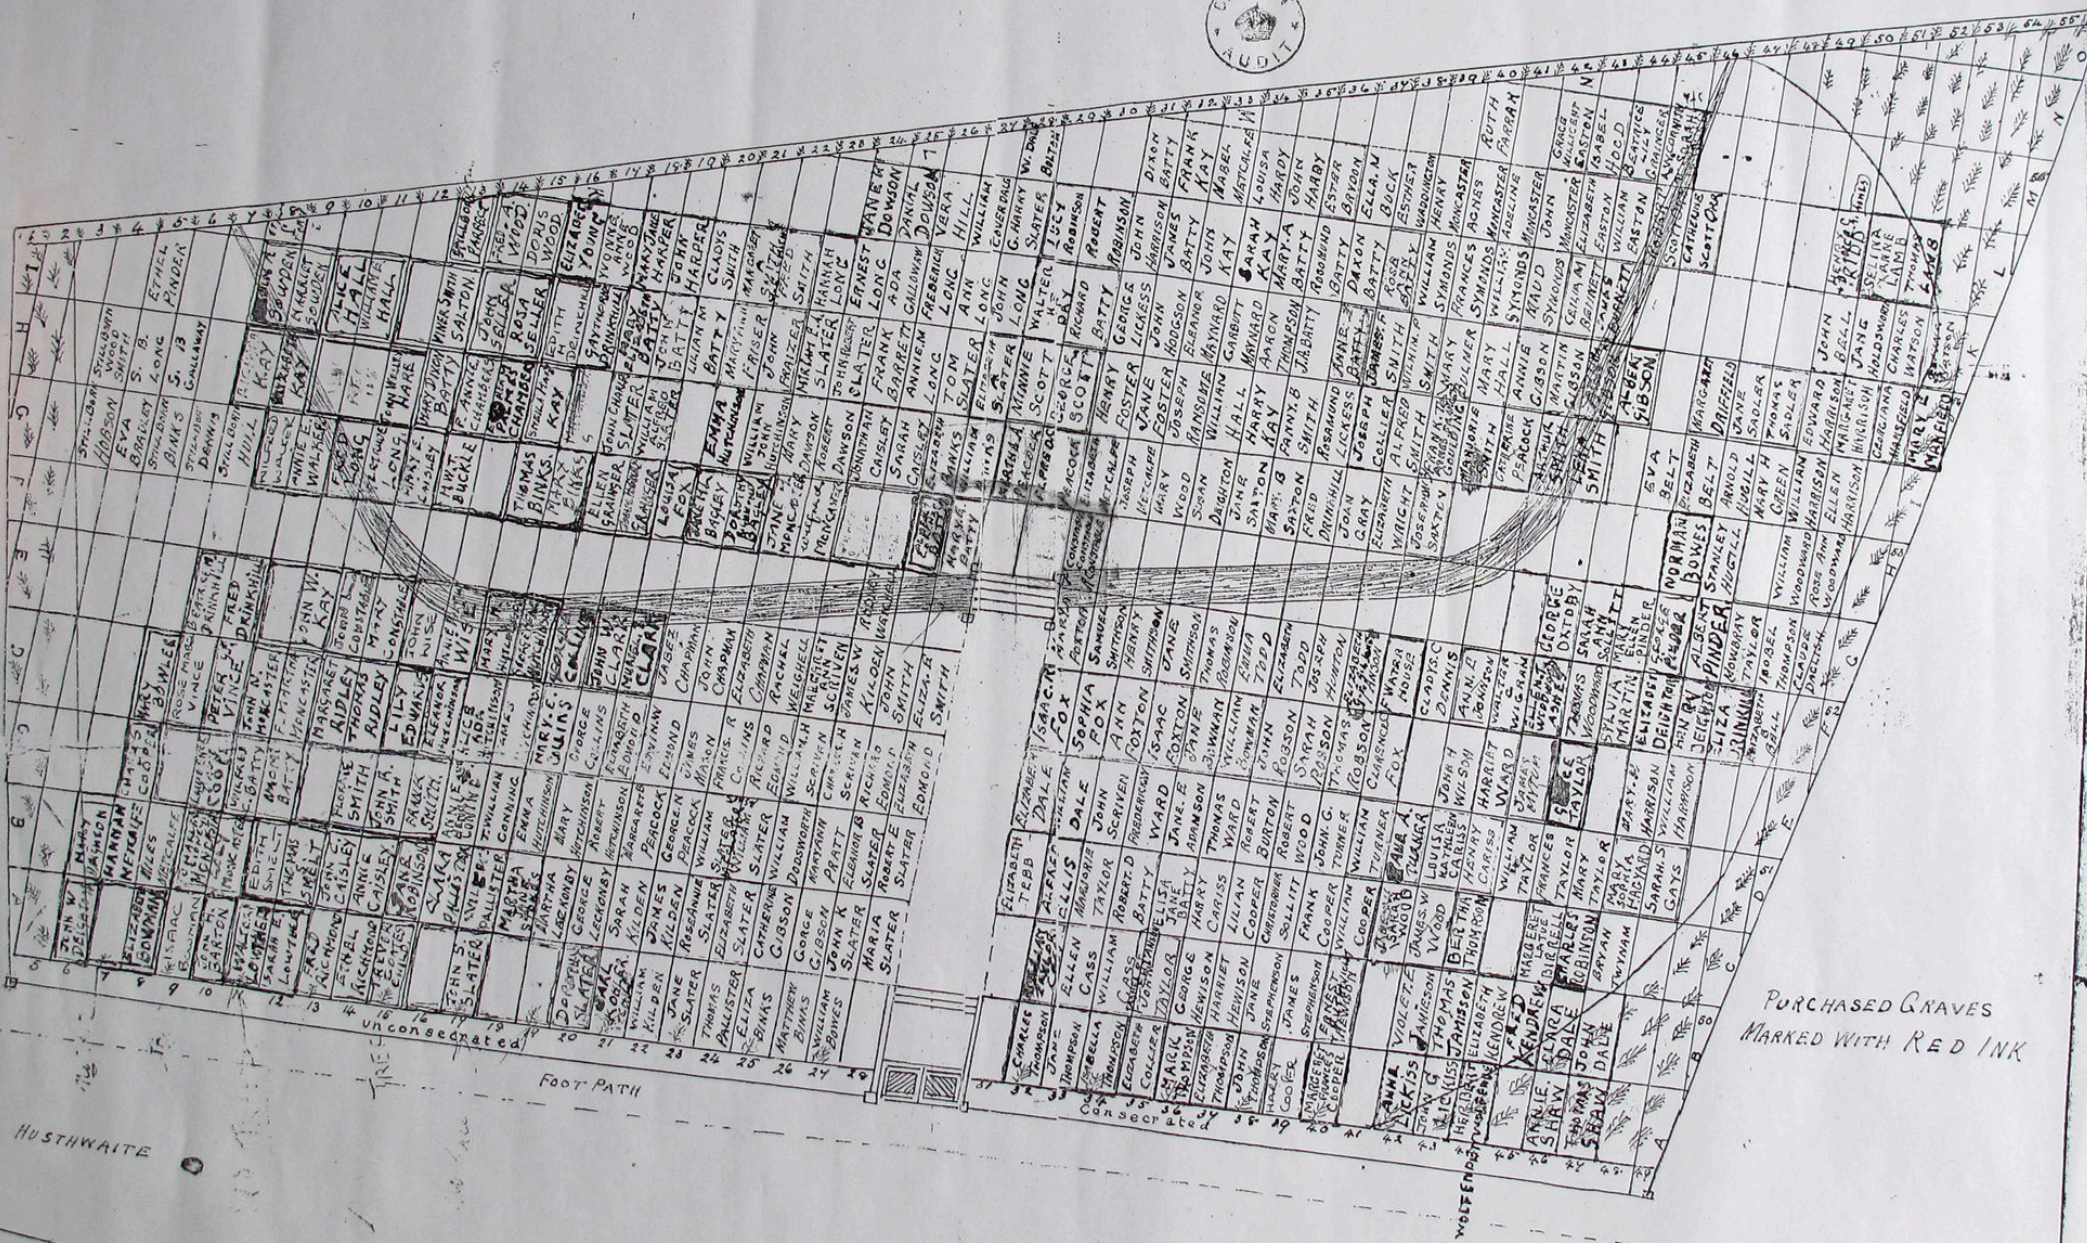

HUSTHWAITE CEMETERY

Half of the Cemetery was consecrated by the Archbishop of York

Nov 14th 1896

PURCHASED GRAVES
MARKED WITH RED INK

ROAD TO RASKELE

CLERK TO THE BUR
J.C. SLATER